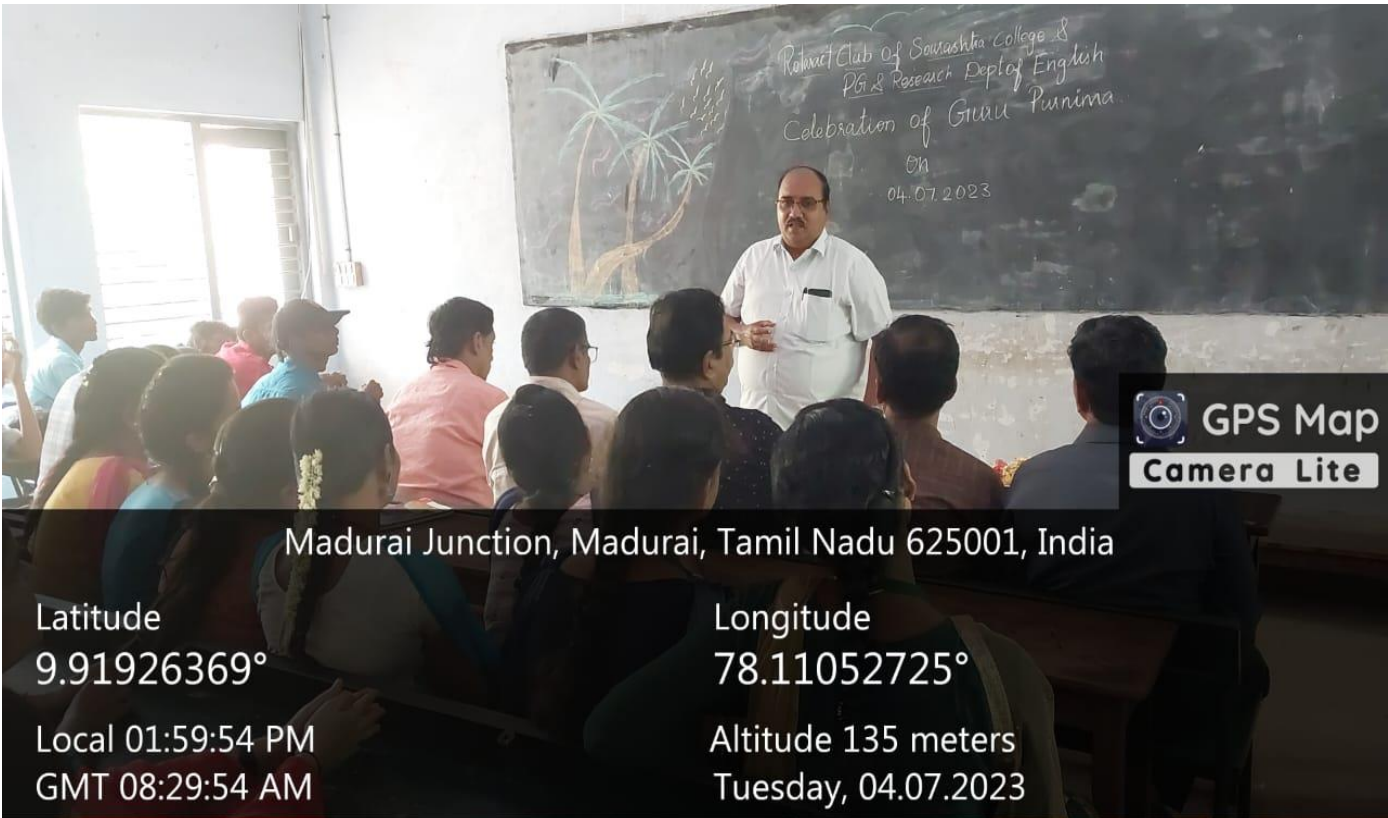

GPS Map
Camera Lite

Madurai Junction, Madurai, Tamil Nadu 625001, India

Latitude
9.91926369°

Longitude
78.11052725°

Local 01:59:54 PM
GMT 08:29:54 AM

Altitude 135 meters
Tuesday, 04.07.2023