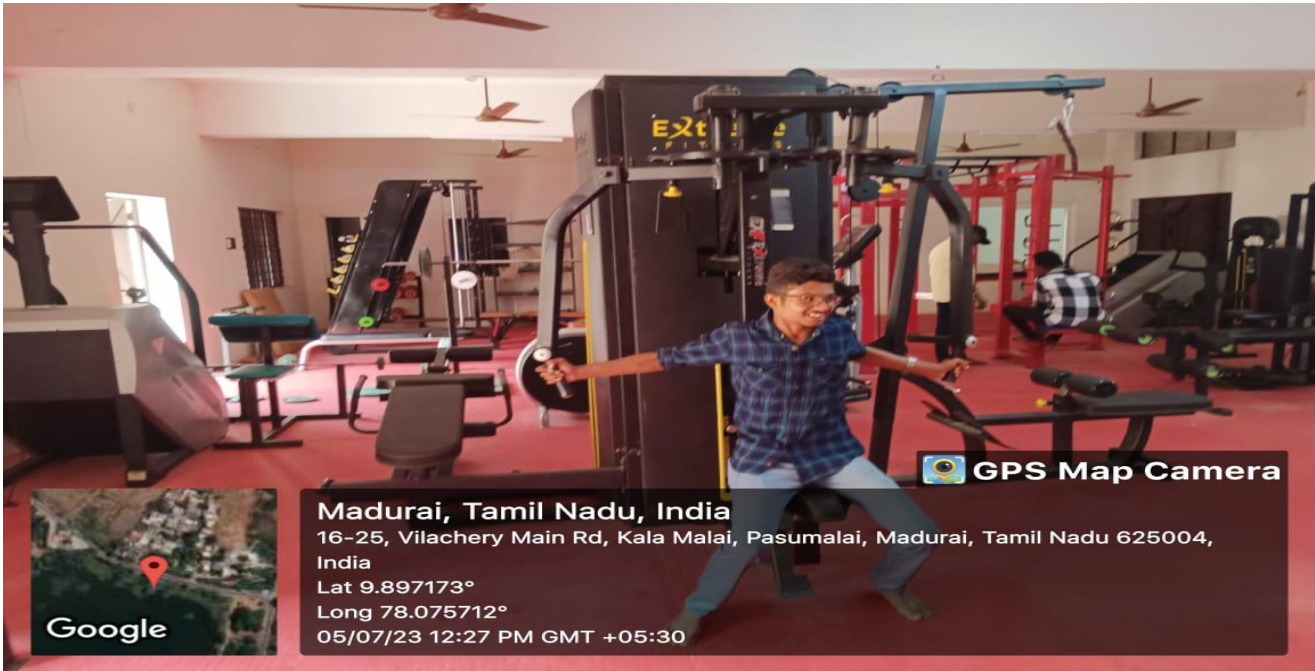

Madurai, Tamil Nadu, India
16-25, Vilachery Main Rd, Kala Malai, Pasumalai, Madurai, Tamil Nadu 625004,
India
Lat 9.897173°
Long 78.075712°
05/07/23 12:27 PM GMT +05:30