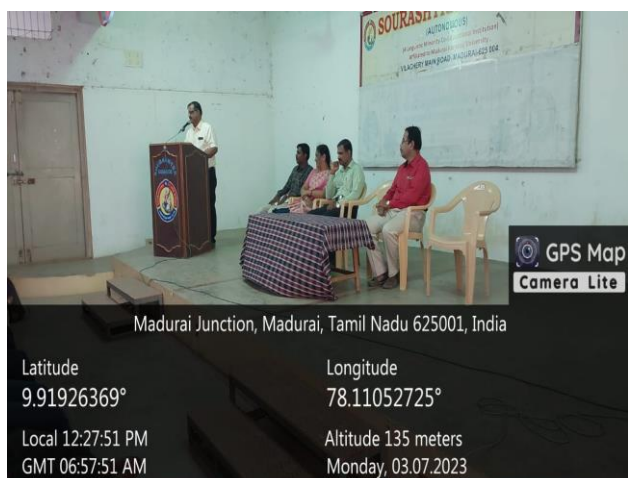

Report – (2023-2024)

Report:

Students Induction Programme (SIP) for first year students were successfully conducted by the SIP cell and IQAC in the college from 03.07.2023 to 06.07.2023 (four days). Dr. V. K. Vijayakumar, IQAC coordinator welcomed the gathering. Dr. S.R.V. Ravindran, Principal delivered the inaugural address. The Heads of all departments oriented the students and instructed them the ethos and principles of the college. Prof. T.N.K. Kavitha , Dean, Academic Affairs spoke on CBCS and OBE . Captain. Dr. K.R. Srinivasan , Controller of Examinations addressed the students on Examination System. The programme was organized by Dr.M.Rajasekaran, coordinator , Mrs. G. Kalaivani and Dr. K. Gnanaguru, members of Students' Induction Programme Cell. SIP co-ordinator Dr. M. Rajasekaran Proposed vote of thanks.